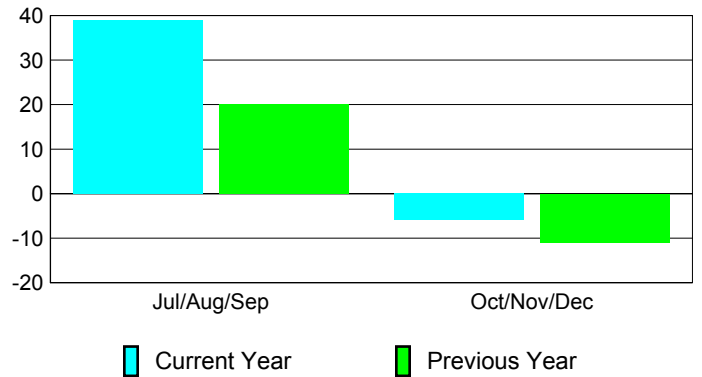

**Membership Results
2010-2011**

**Membership
2009-2010**

Month	Net Memb Goal	Actual New Memb	Actual Dropped Memb	Gain/Loss of Memb	Gain/Loss of Memb
Jul/Aug/Sep	100	112	-73	39	20
Oct/Nov/Dec	120	60	-66	-6	-11
Totals	220	172	-139	33	9

Membership Results 2010-2011

Goal, New, Dropped, Gain/Loss

Comparison of Membership Gain/Loss

Current Year Compared to the Previous Year

Gender Comparison 2010-2011

Jul/Aug/Sep

Oct/Nov/Dec

Male