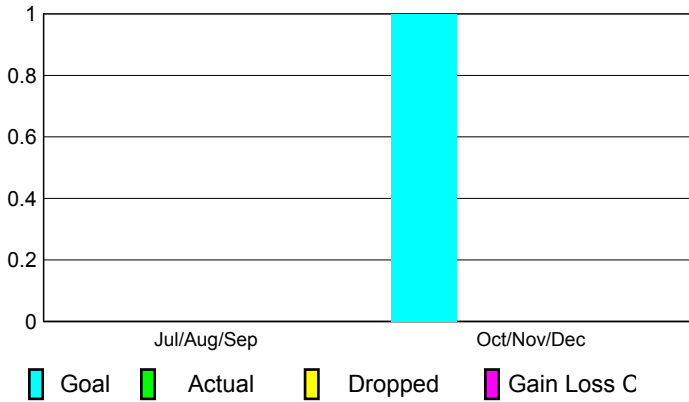

2010-2011 GMT Reports for District (or Undistricted) **District 335 C**

GMT: **Junichi Takata**

Location: **JAPAN**

GMT CA: **5**

CLUBS

**Club Results
2010-2011**

**Clubs
2009-2010**

Month	New Club Goal	Actual New Clubs	Actual Dropped Clubs	Gain/Loss of Clubs	Gain/Loss of Clubs
Jul/Aug/Sep	0	0	0	0	0
Oct/Nov/Dec	1	0	0	0	0
Totals	1	0	0	0	0

Club Results 2010-2011

Goal, New, Dropped, Gain/Loss

Comparison of Club Gain/Loss

Current Year Compared to the Previous Year

YTD Status Quo Clubs 2010-2011

Status Quo Clubs Compared to Status Quo Members

MEMBERSHIP