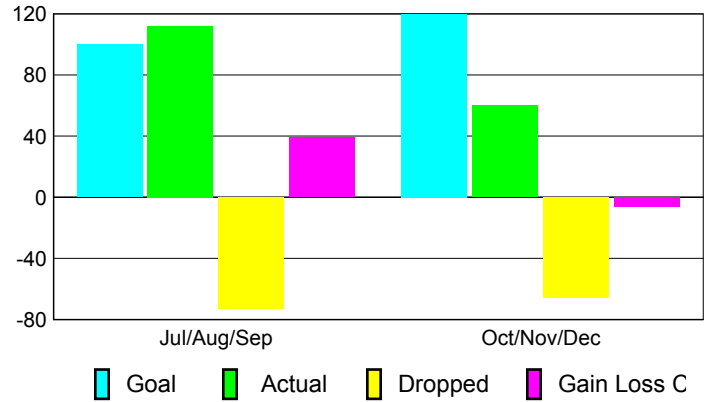

Membership Results 2010-2011

Goal, New, Dropped, Gain/Loss

Comparison of Membership Gain/Loss

Current Year Compared to the Previous Year